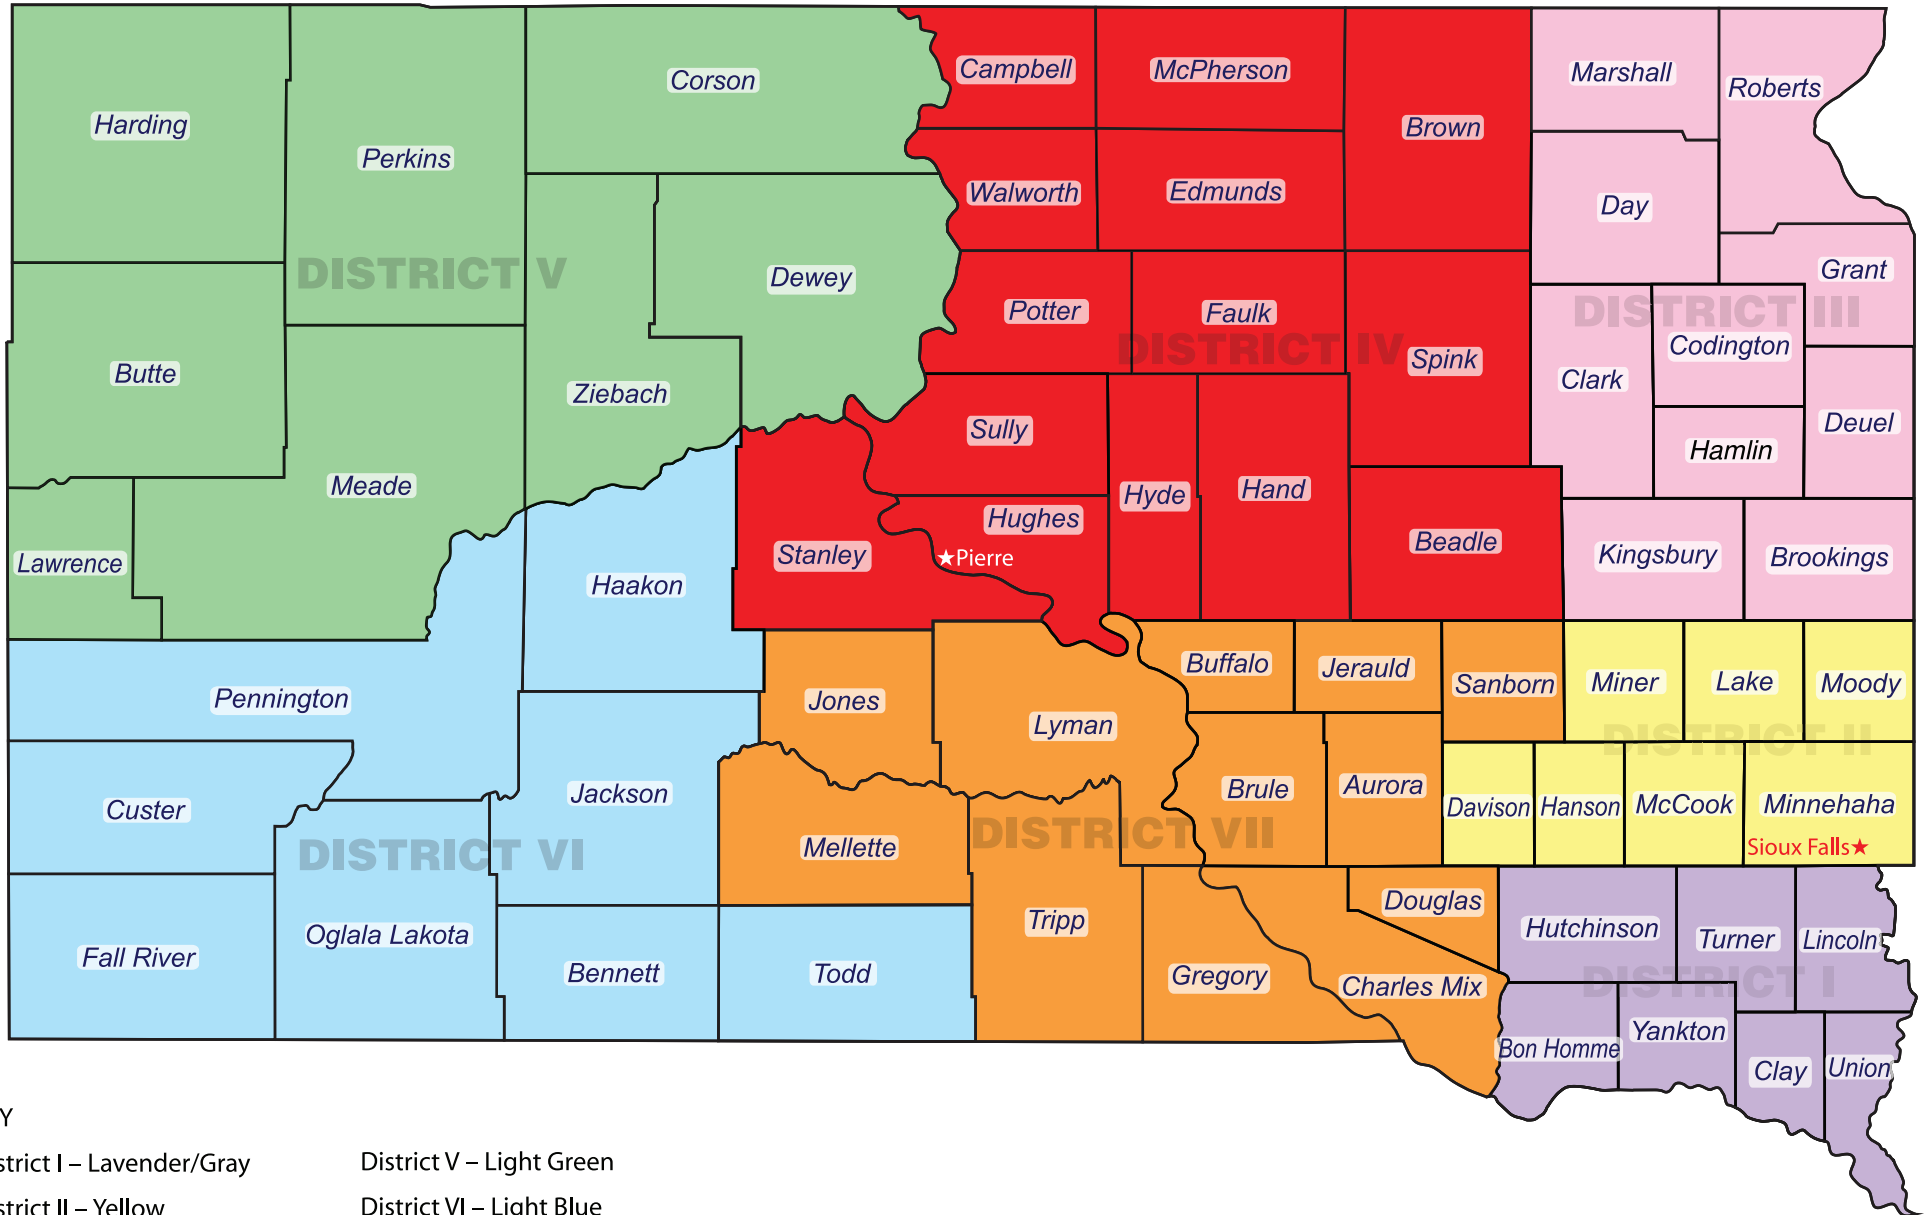

# MAP OF SDFB DISTRICTS

**KEY**

District I – Lavender/Gray

District II – Yellow

District III – Pink

District IV – Red

District V – Light Green

District VI – Light Blue

District VII – Orange