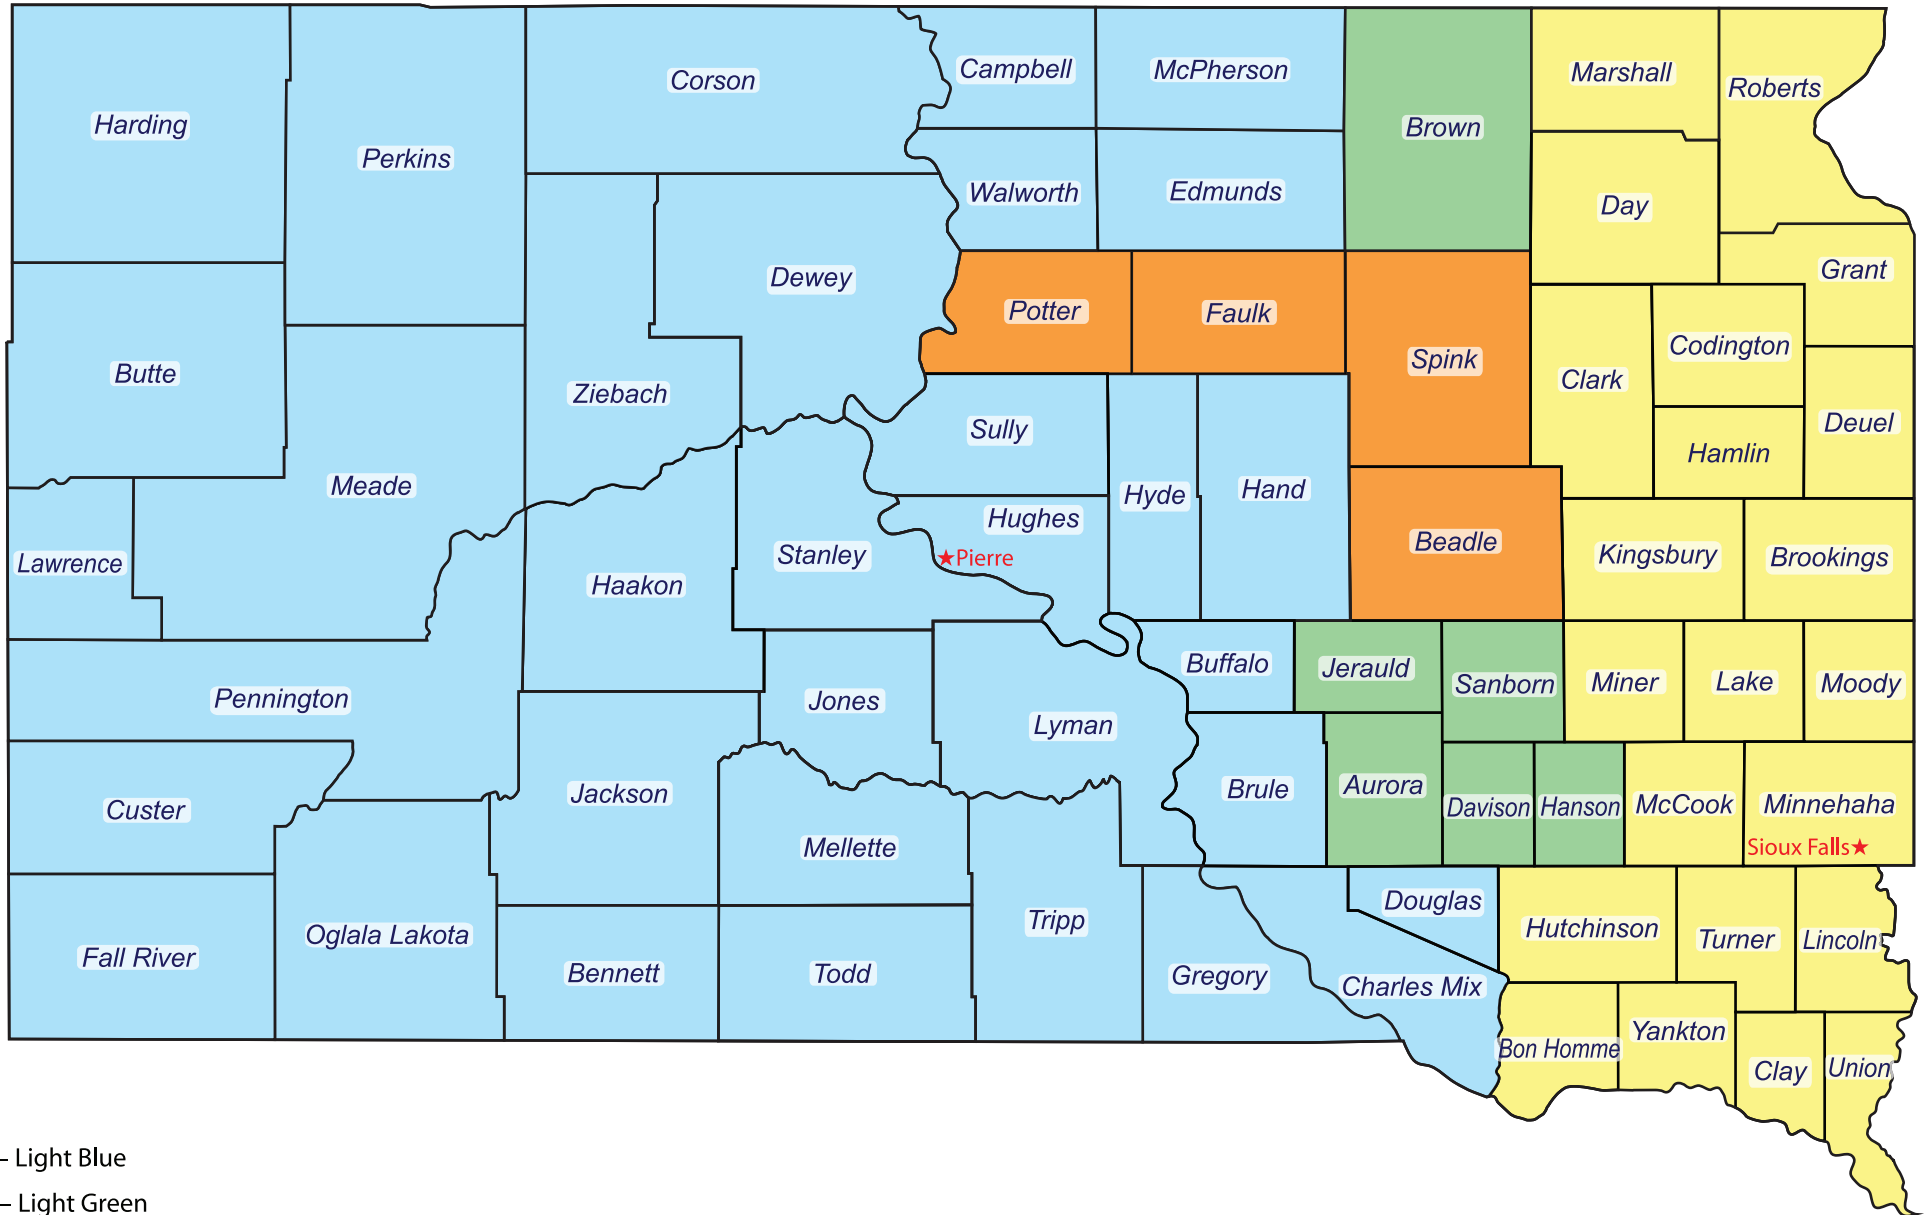

MAP OF REGIONAL MANAGERS TERRITORY

KEY
Lowell – Light Blue
Wayne – Light Green
Helen – Yellow
State Office – Orange