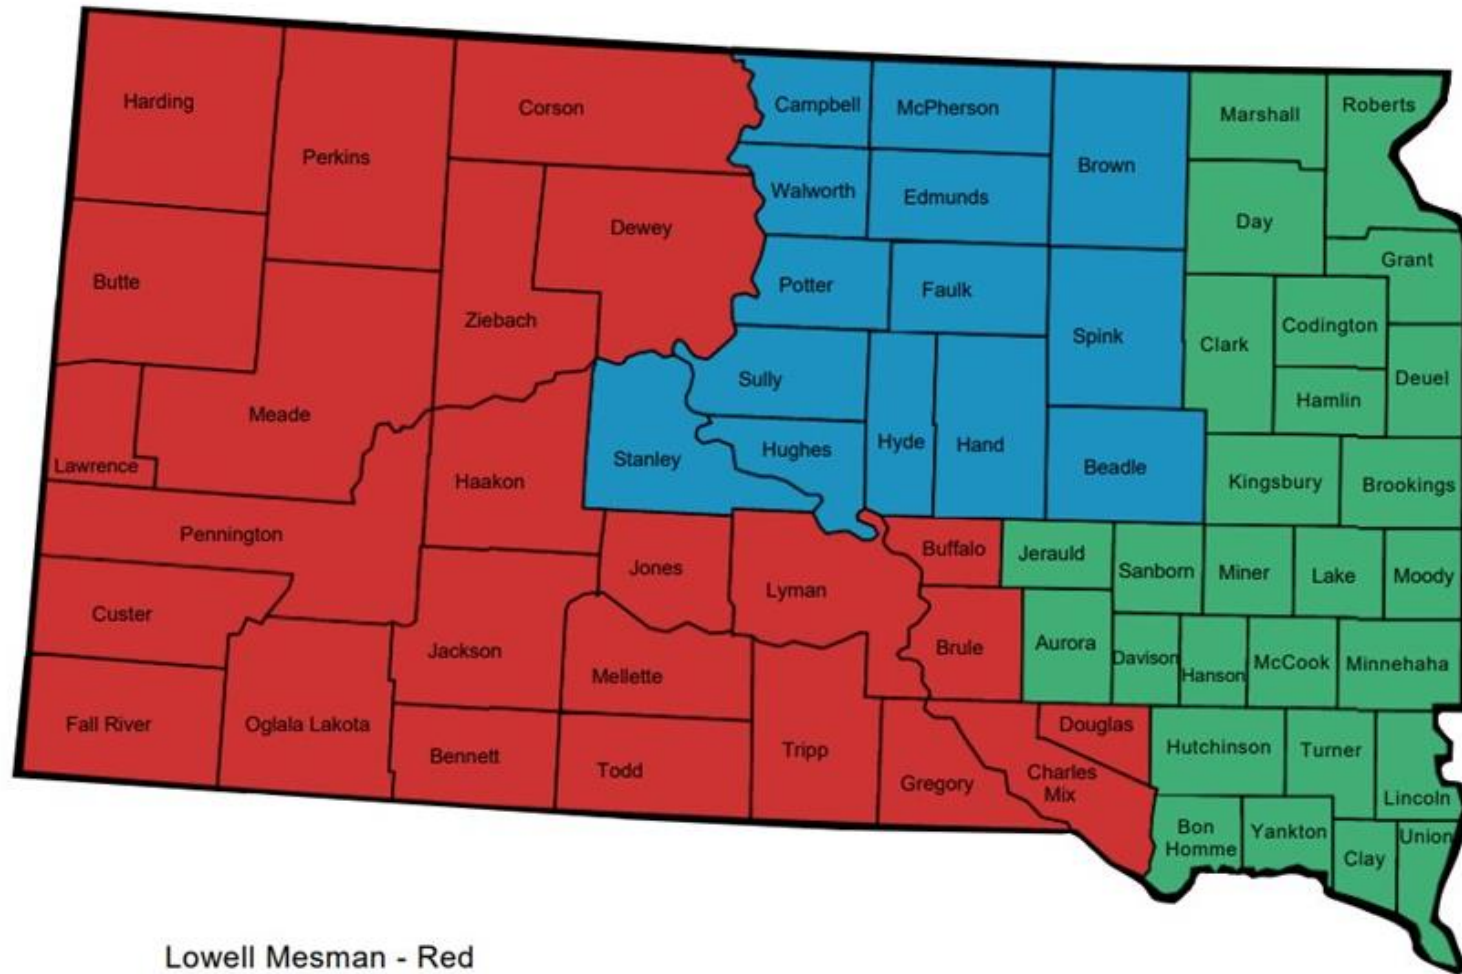

# SD Farm Bureau Regional Manager Territory Map

- Lowell Mesman - Red
- Helen Geppert - Green
- Matthew Bogue - Blue